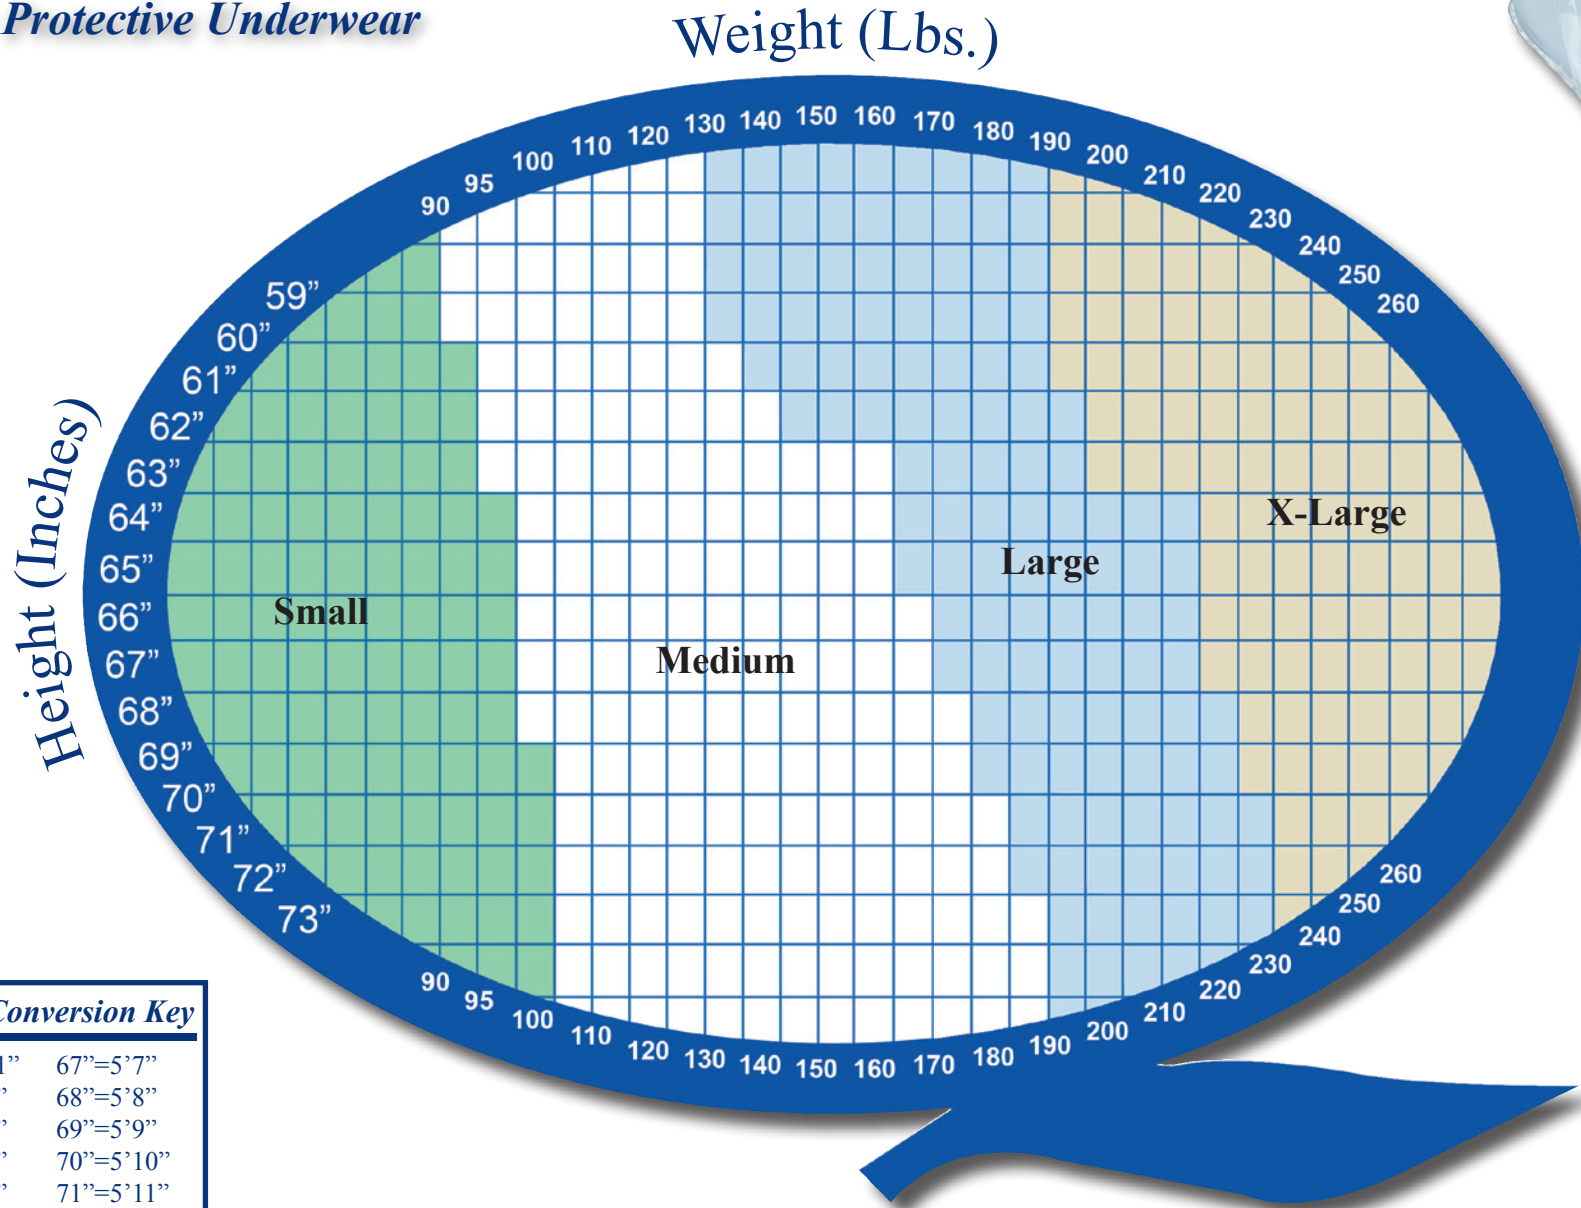

**Height & Weight Sizing Chart
for Protective Underwear**

Height Conversion Key

59"=4'11"	67"=5'7"
60"=5'0"	68"=5'8"
61"=5'1"	69"=5'9"
62"=5'2"	70"=5'10"
63"=5'3"	71"=5'11"
64"=5'4"	72"=6'0"
65"=5'5"	73"=6'1"
66"=5'6"	