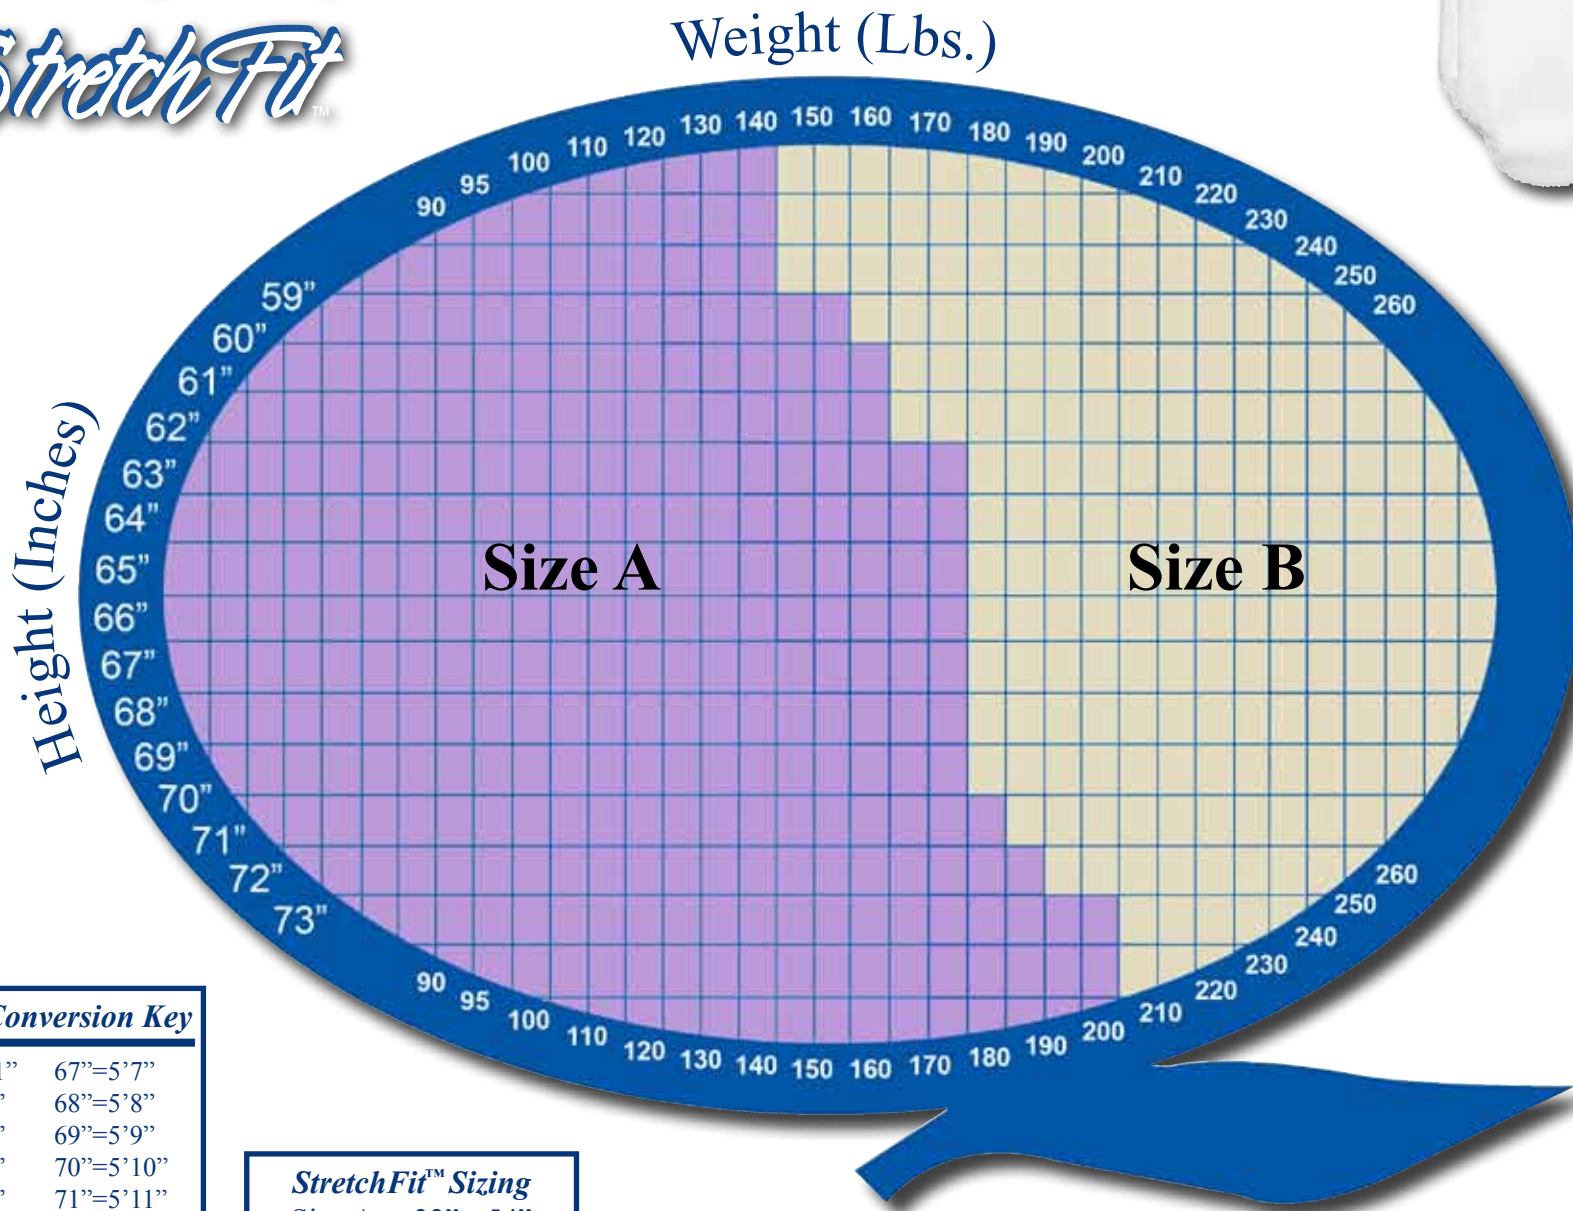

Height & Weight Sizing Guide

StretchFit™

Height Conversion Key

59"=4'11"	67"=5'7"
60"=5'0"	68"=5'8"
61"=5'1"	69"=5'9"
62"=5'2"	70"=5'10"
63"=5'3"	71"=5'11"
64"=5'4"	72"=6'0"
65"=5'5"	73"=6'1"
66"=5'6"	

StretchFit™ Sizing
 Size A 32" - 54"
 Size B 49" - 68"
 If in doubt please use a sizing tape.