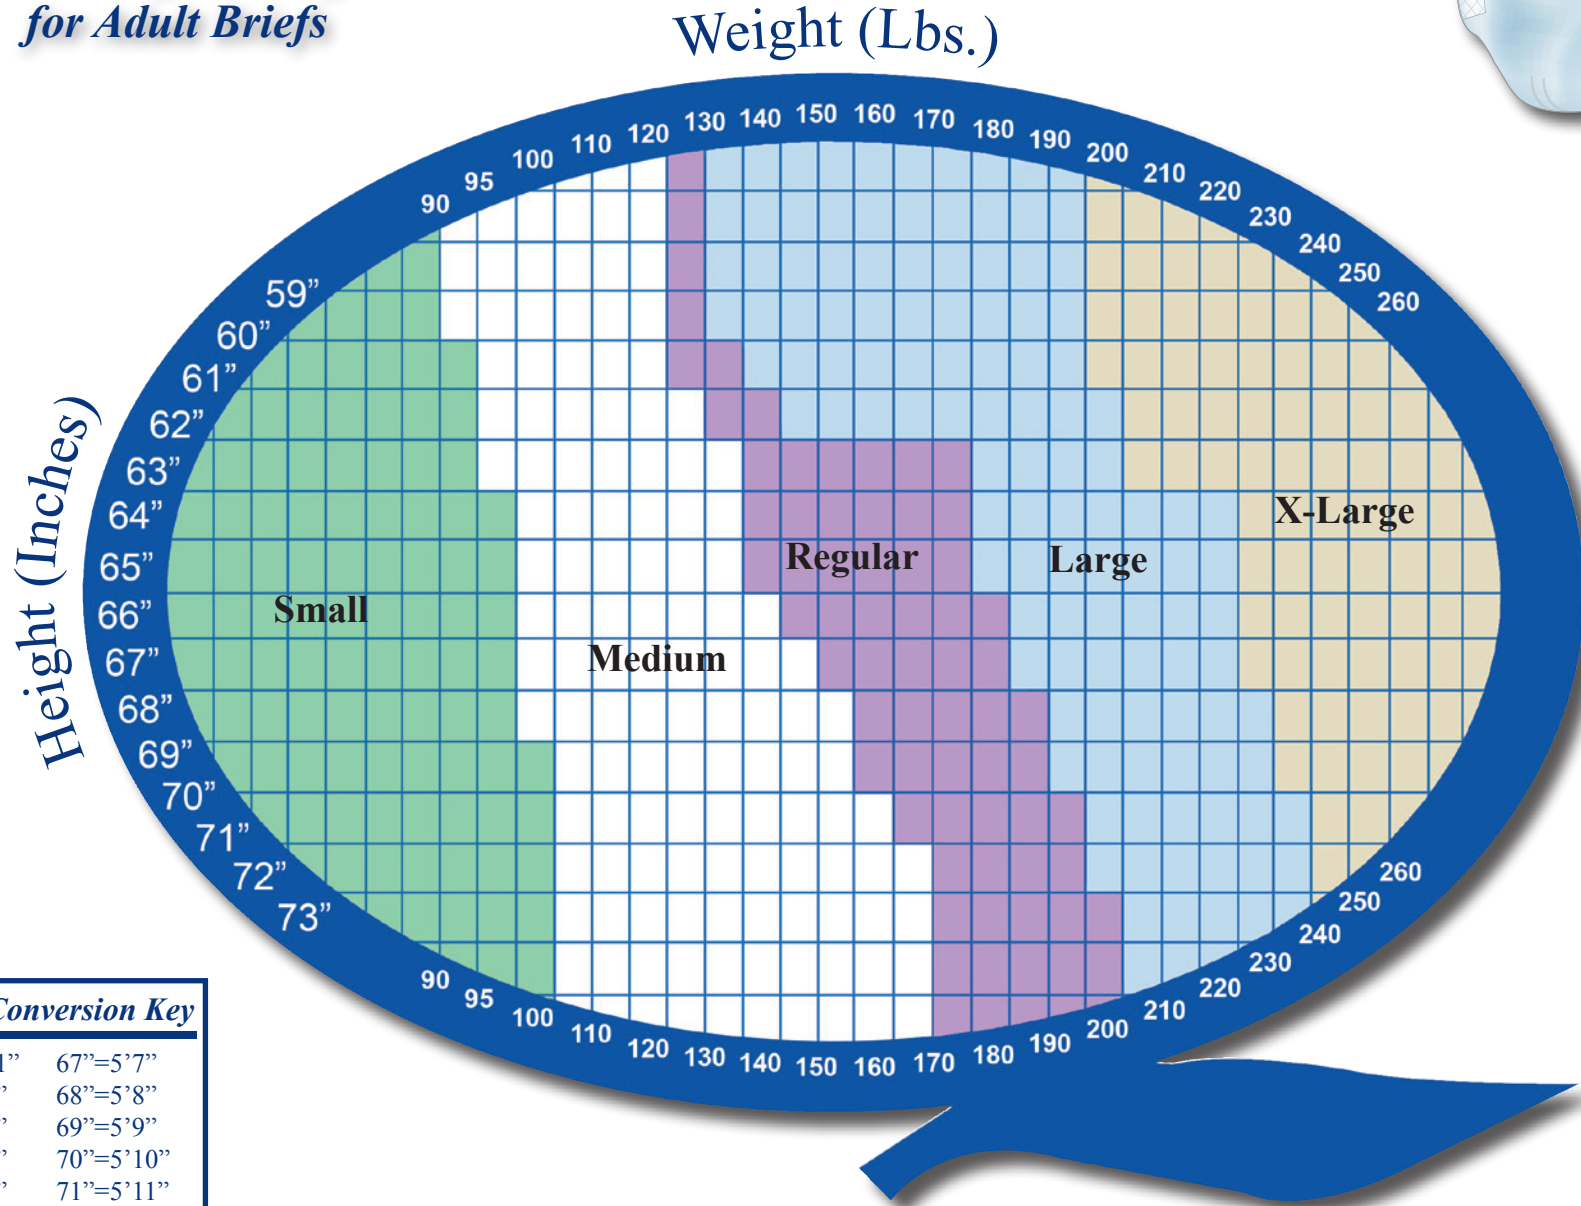

Height & Weight Sizing Chart for Adult Briefs

Height Conversion Key

59"=4'11"	67"=5'7"
60"=5'0"	68"=5'8"
61"=5'1"	69"=5'9"
62"=5'2"	70"=5'10"
63"=5'3"	71"=5'11"
64"=5'4"	72"=6'0"
65"=5'5"	73"=6'1"
66"=5'6"	